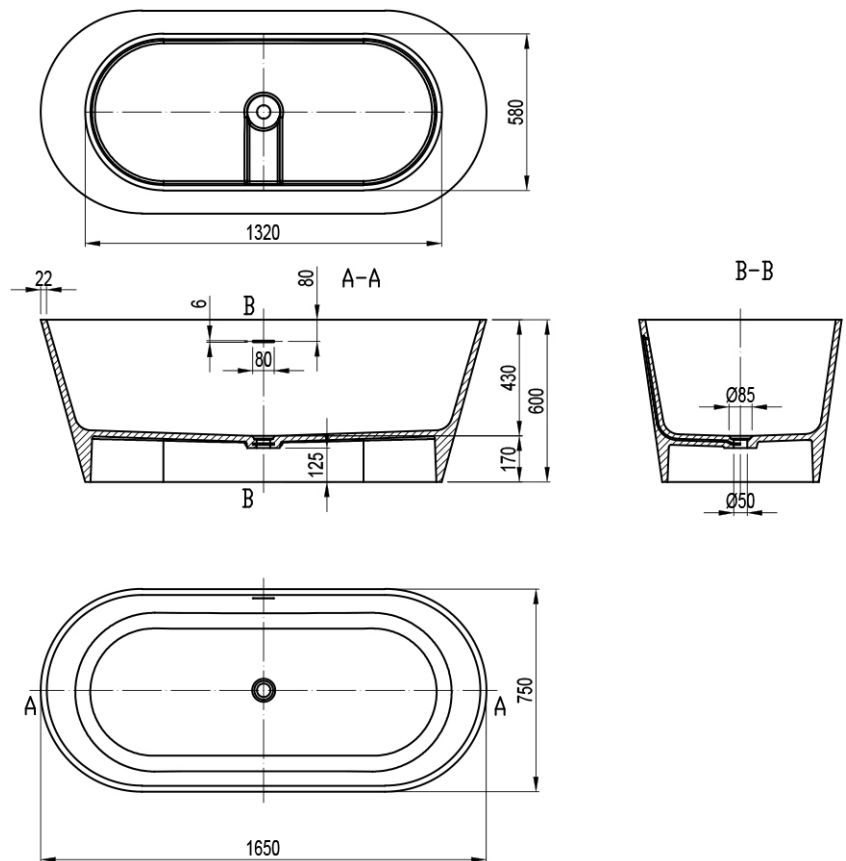

Studio 1650 Oval Cast Stone Freestanding Bath

Overflow

Product Image

Product Details

SKU:	FS611615
Brand:	Argent
Range:	Studio
Warranty:	10 Years
Product Length:	1,650 mm
Product Width:	750 mm
Product Height:	600 mm
Litre Capacity:	313 L

Additional Features

Technical Specification

Required Product

Recommended Products

NX-C106MW 40mm Pop Up Waste with Silk Cast Stone Lid

Additional Notes

- * High Quality Materials
- * Natural Composition
- * Silk Finish
- * Integrated Slimline Overflow
- * One Piece Bath
- * Natural Heat Retention

Installation Instructions

- * Weight 150KG

Note: All dimensions are in millimetres and are subject to normal manufacturing variations. Always use the physical product measurements for cut-outs and rough-ins as the technical details shown may differ from the actual product. Use acetic cured silicone sealant. Do not use epoxy type adhesives. Clean with damp cloth. Do not use abrasive cleaners, liquids or pastes.